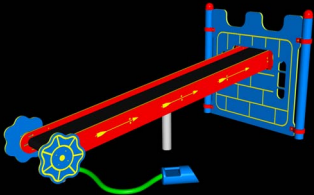

Castle Arc Entry

Sand Chute

Sand Conveyor
Ground Level & 900

Tipplers & Scoop
Ground Level Only

Hand Scoop

Sand Tube

Sand Table

Surf Slide
900 & 1200

CURVED SLIDE

900 & 1200

Castle Panel

Brick Panel

Window Panel

600 Brick Panel

Ground Level Only

Castle Turret Roof

Paddle Wheel

Sand Balance

Play Bench